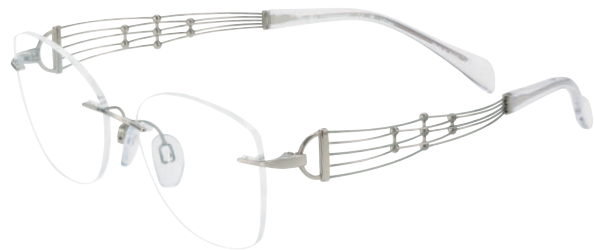

Line Art

CHARMANT

2186

EXCELLENCE TITAN

QUINTET

52 41 61 17 141

SI - Silver