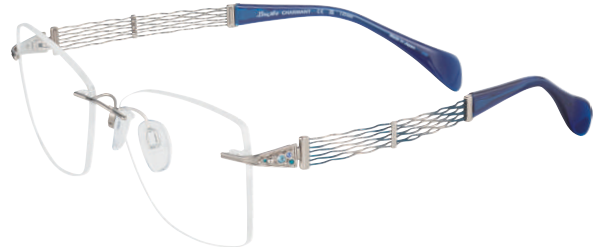

2180

EXCELLENCE TITAN

Opera

55 41 63 17 135

RG - Rose Gold

GP - GEP

SI - Silver

Line Art